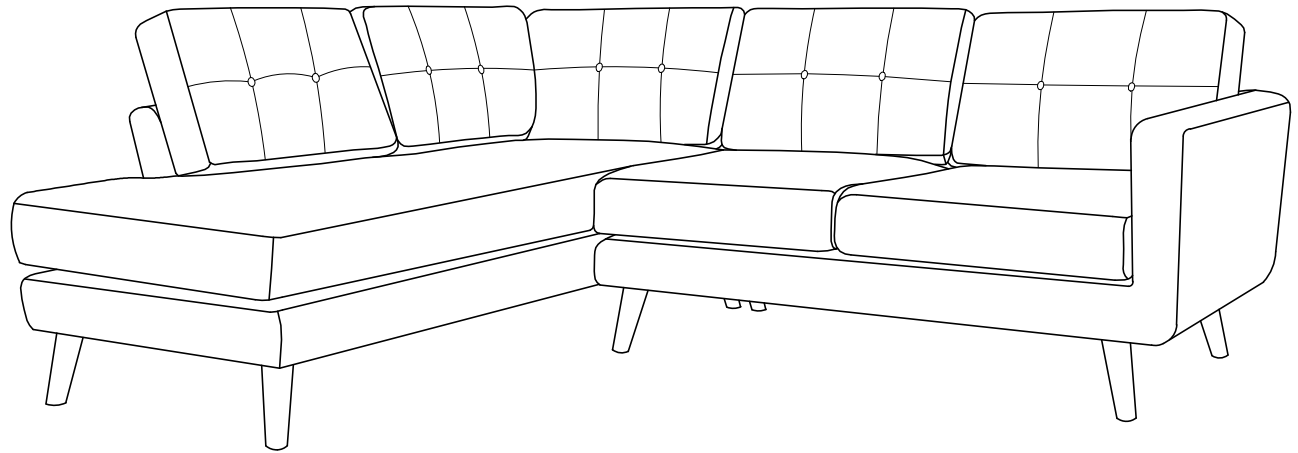

MD 728

CORNER OPEN END

HARDWARE AND COMPONENT

A

x 8

B

x 50
(+4)

C

x 2

D

x 2

PEOPLE REQUIRED

MADE IN VIETNAM