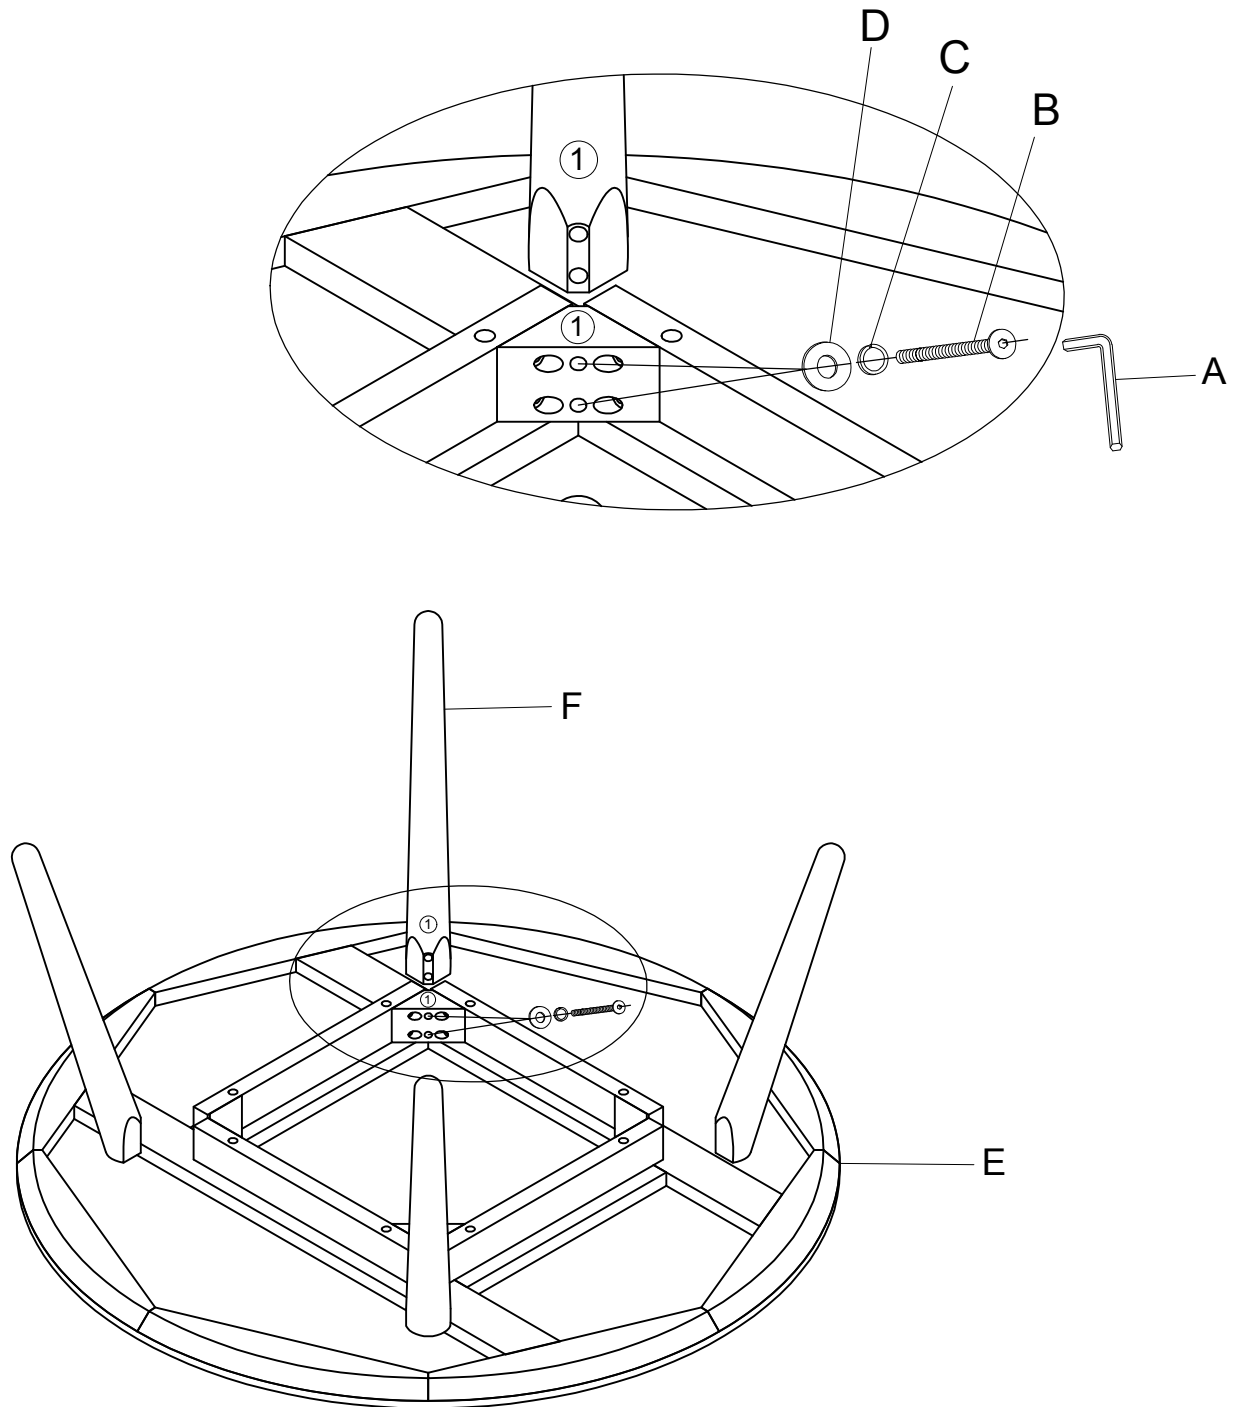

ASSEMBLY INSTRUCTION

RE 03 Round Table

(HUGO)

NOTE:

Do not over tighten the bolts until all parts are assembled